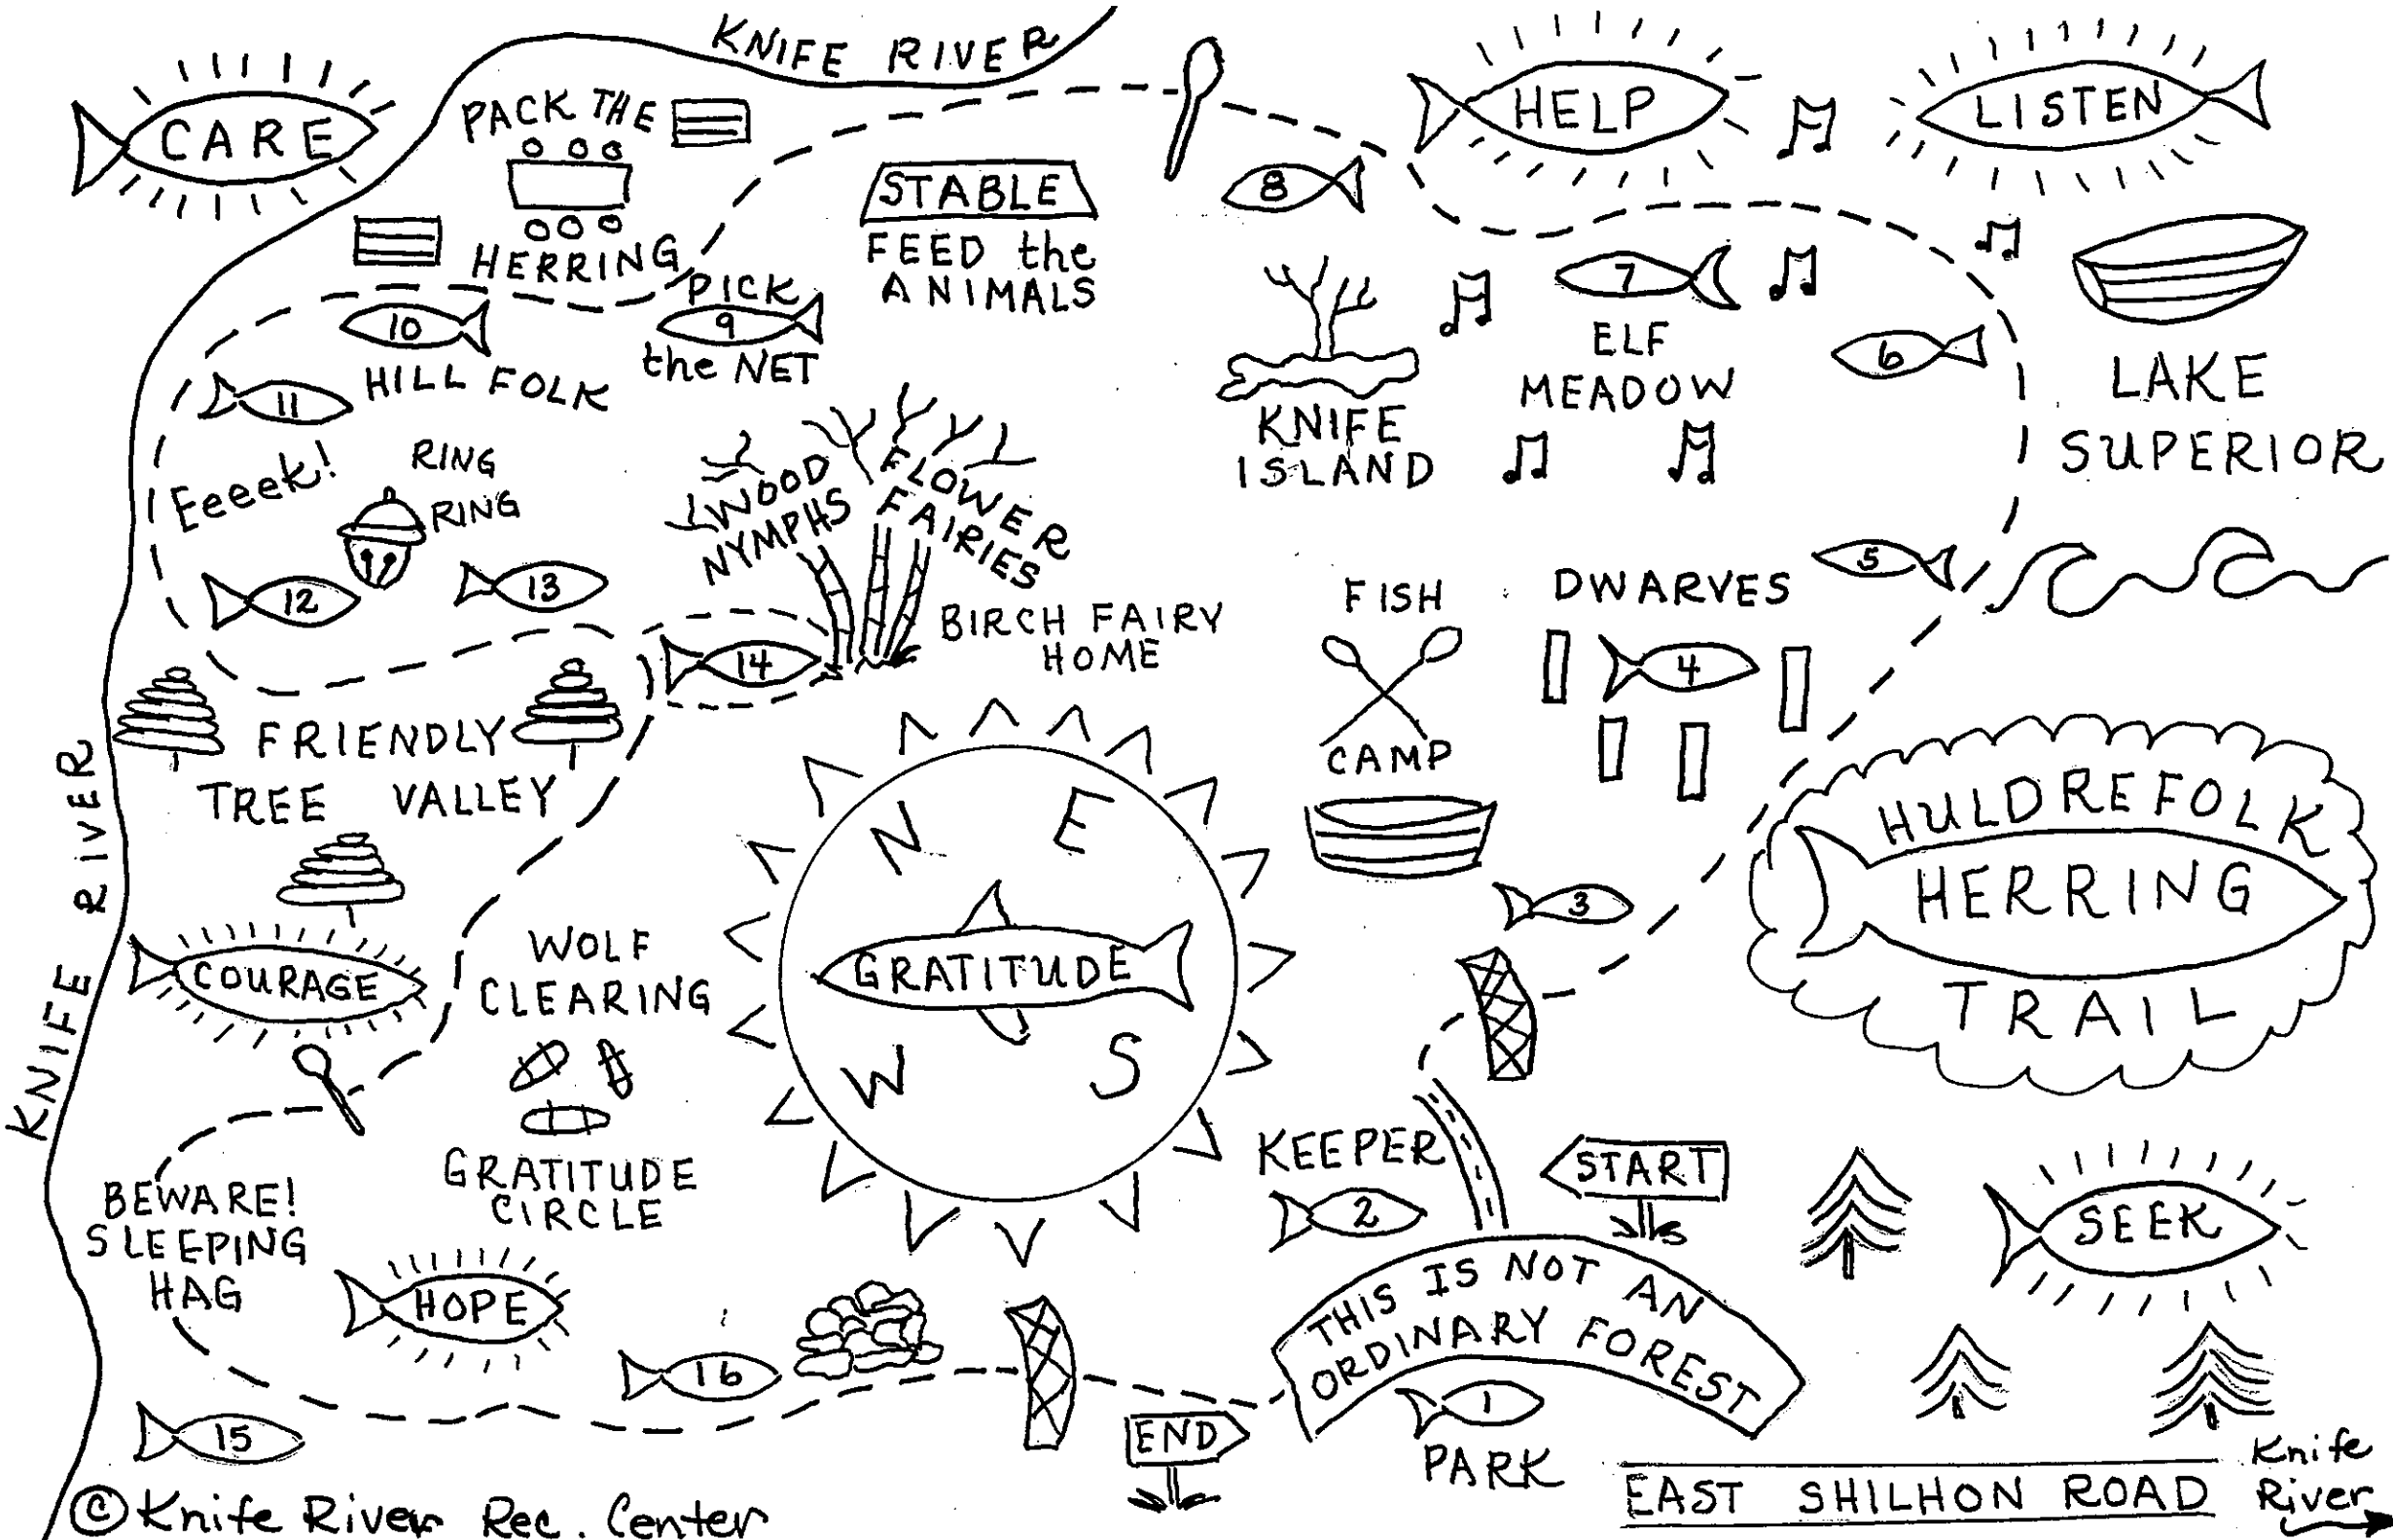

The Huldrefolk Story Trail opens Dec. 17
.5 mile Kniferiver.org for information

© Knife River Rec. Center

EAST SHILTON ROAD Knife River